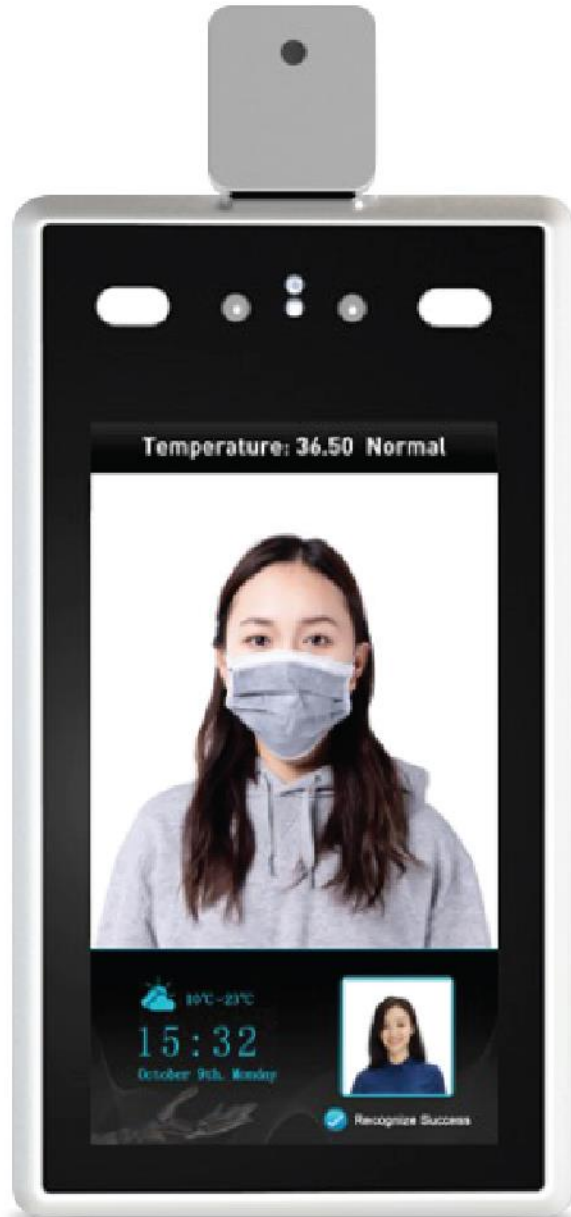

# Non-Contact Temperature Indicator Camera

- Fast and efficient non-contact infrared body temperature detection
- Temperature measurement range = 86°-113 F° (30°-45° C) Accuracy  $\pm 0.5$
- Automatically registers and records information to avoid manual operation
- Identifies unmasked personnel and provides real-time high temperature warning
- Face recognition algorithm accurately recognizes faces in <500ms
- 4.85" x 10.50" x 1.80" W x H x D (123.5mm x 266mm x 45.5mm)